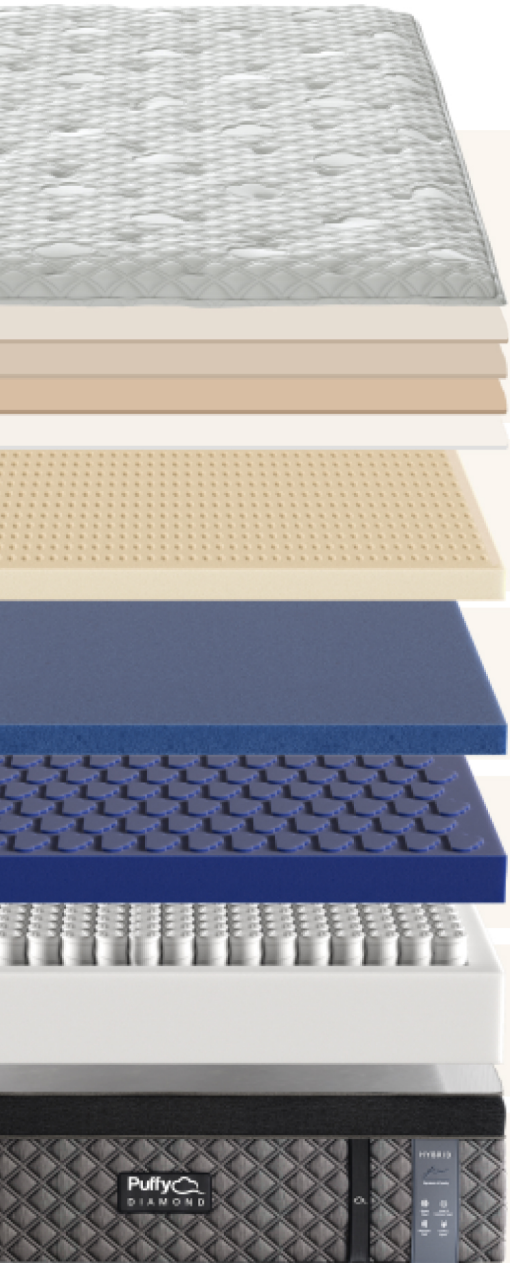

Puffy Diamond HYBRID Mattress

16" | 10 LAYERS

Exclusive Diamond Pillowtop

1. **Cooling Quilted Cloud Cover** - features cooling yarns with a 'cool to the touch' feel.
2. **Alpaca Wool Filling** - a hypoallergenic, moisture-wicking layer that regulates heat.
3. **Climate Fiber Layer** - heat-resistant fibers to enhance airflow.
4. **Full-Body Pressure-Relief** - a memory foam layer that contours to the body.
5. **Enhanced Cushioning Foam** - a soft foam layer with cloudlike cushioning.

6 Exclusive Diamond Latex Response Layer

1-inch high-quality latex layer is airy and springy and provides ultra-responsive support.

7 Reflexive Memory Foam

2-inch premium contouring foam with consistent support in every position recovers quickly so you recover quickly.

8 Cloud Air Technology Foam

3-inch foam layer features sculpting technology segmented into five support zones for the head, neck, shoulders, back, and legs.

9 Firm Core Support Foam + Contour-Adapt Coils

A 7 ½ -inch layer combining individually-pocketed coils and high-density foam for stability and motion isolation, all the way to the mattress edges.

10 Grip Base Cover

Eliminates mattress movement while sitting perfectly on any flat surface.